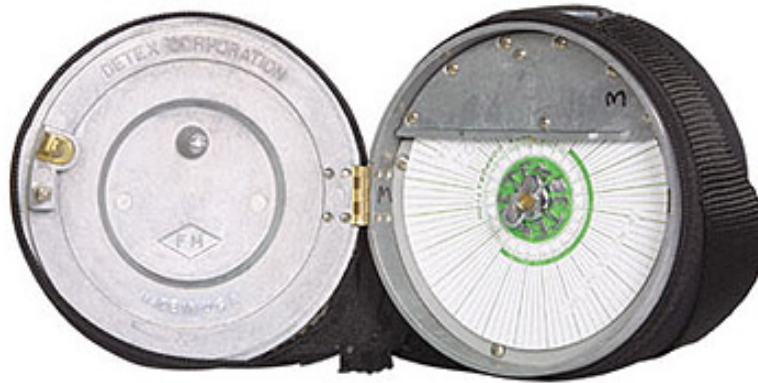

SYSTEM
ENHANCEMENTS

INTEGRATED DOOR
SECURITY SYSTEMS

GUARD TOUR
VERIFICATION

Newman® Quartz Information

Meet the newest and lowest-cost member of the Detex watchclock family. Our new battery-operated Newman Quartz watchclock delivers all the dependability you'd expect from a Newman, but with a reliable quartz movement. The Newman Quartz watchclock is lightweight and is built to withstand rugged use with a die-cast aluminum housing and a tough nylon case. Best of all, it never needs winding.

The Newman was the first portable watchclock of American design. Built to a high standard of quality and ruggedly constructed, it is simple in operation and provides maximum service with minimum wear.

Features

- The only dial watchclocks that provide an embossed, 24 hour record made directly by raised numerals on the recording keys without ribbons, carbons or inking devices.
- Advancement of the dial is synchronized with the clock mechanism, so that consecutive station registrations appears unbroken bands of numbers; missed stations appear as conspicuous gaps.
- Will accomodate up to 40 stations.
- Tampering detector indicates if clock has been opened or closed.
- Dials and tapes are virtually impossible to counterfeit.